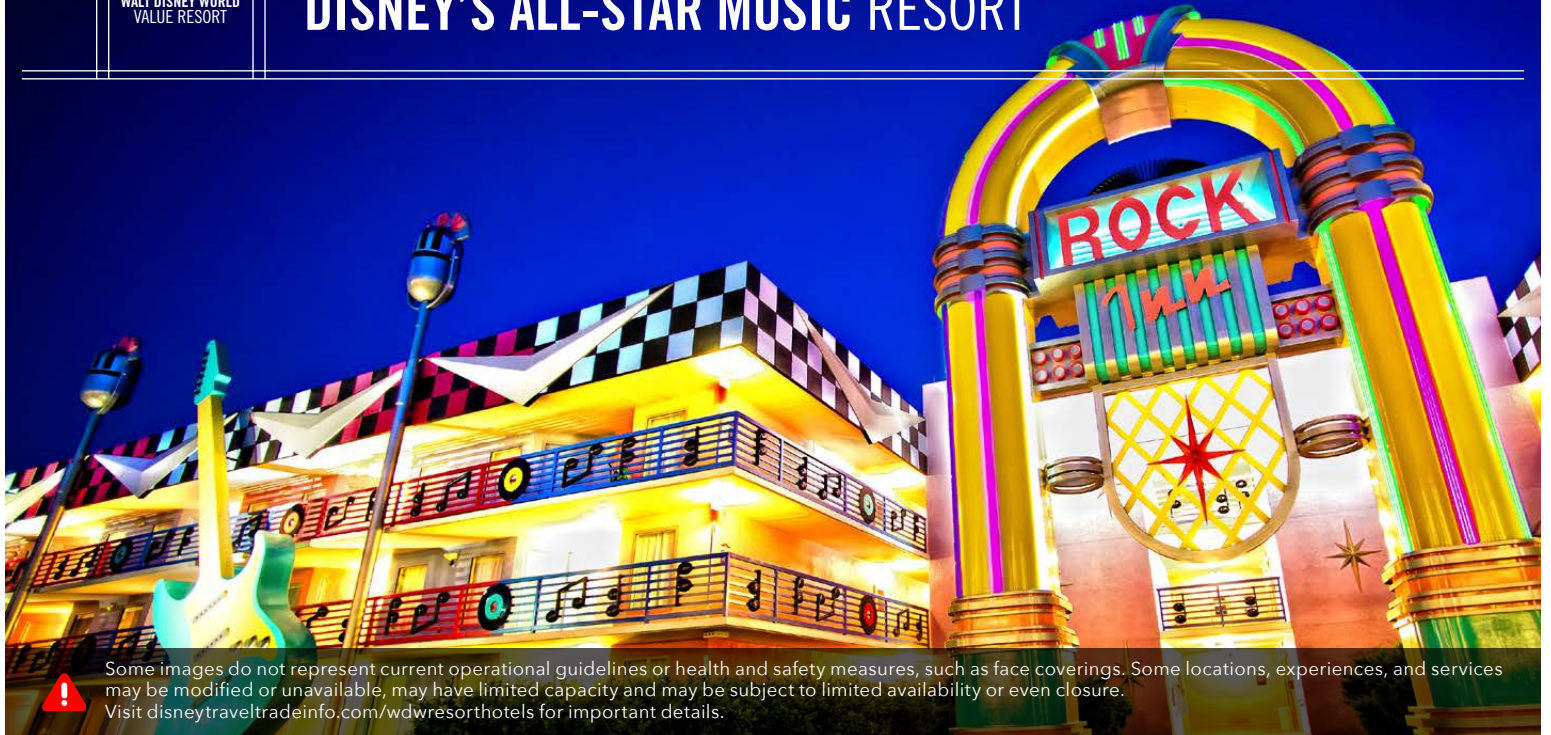

DISNEY'S ALL-STAR MUSIC RESORT

Some images do not represent current operational guidelines or health and safety measures, such as face coverings. Some locations, experiences, and services may be modified or unavailable, may have limited capacity and may be subject to limited availability or even closure. Visit disneytraveltradeinfo.com/wdwresorthotels for important details.

Let the rhythm move you at this Resort hotel that pays homage to some of the world's most popular music genres, including country, jazz, rock 'n' roll, calypso and Broadway-style show tunes. Large-sized, music-inspired icons outside and subtle song-and-dance surprises inside provide a harmonious setting for music lovers of all ages.