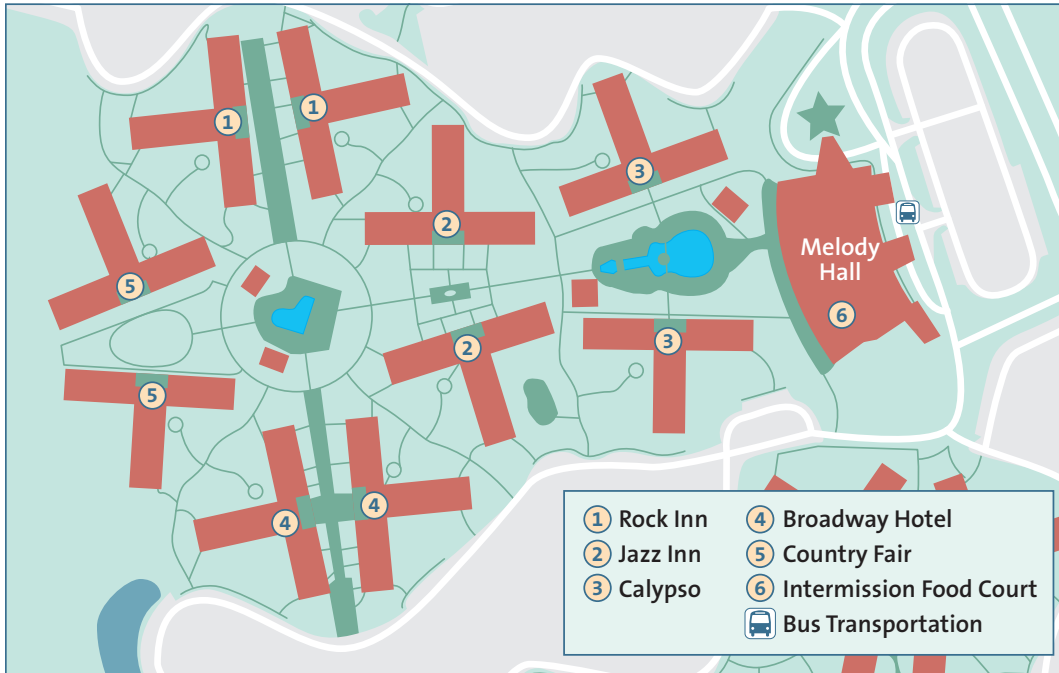

DISNEY'S ALL-STAR MUSIC RESORT