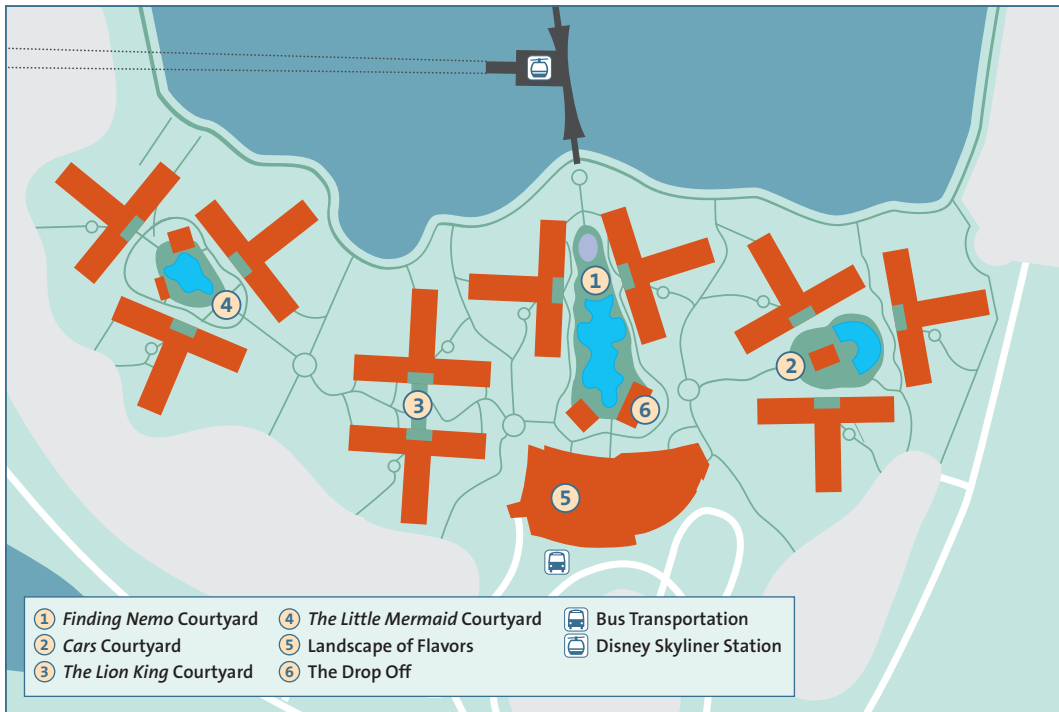

ROOMS AT A GLANCE

1900+ Guest Rooms

4+1 sleeps up to four Guests, plus one child under age 3 in a crib

Standard Rooms
2 Double Beds or
1 King-Size Bed

TRANSPORTATION

Bus Service to Walt Disney World® Resort Theme Parks, Water Parks and Disney Springs®

Disney Skyliner service to Epcot®, Disney's Hollywood Studios® and select Disney Resort hotels

DISNEY'S ART OF ANIMATION RESORT

RECREATION

The Big Blue Pool -

Just keep swimming in the largest hotel pool in all of Walt Disney World Resort.

Movie Under the Stars

Jogging Trail

Righteous Reef Playground

Pixel Play Arcade

DINING

QUICK-SERVICE DINING

Landscape of Flavors -

Survey your eating options on the near horizon with 4 Disney-themed dining areas and 5 quick-service counters.

OTHER DINING OPTIONS

The Drop Off Pool Bar -

Enjoy a refreshing cool beverage or dive into the deep end with a frozen cocktail, ice-cold draft or bottled beer.