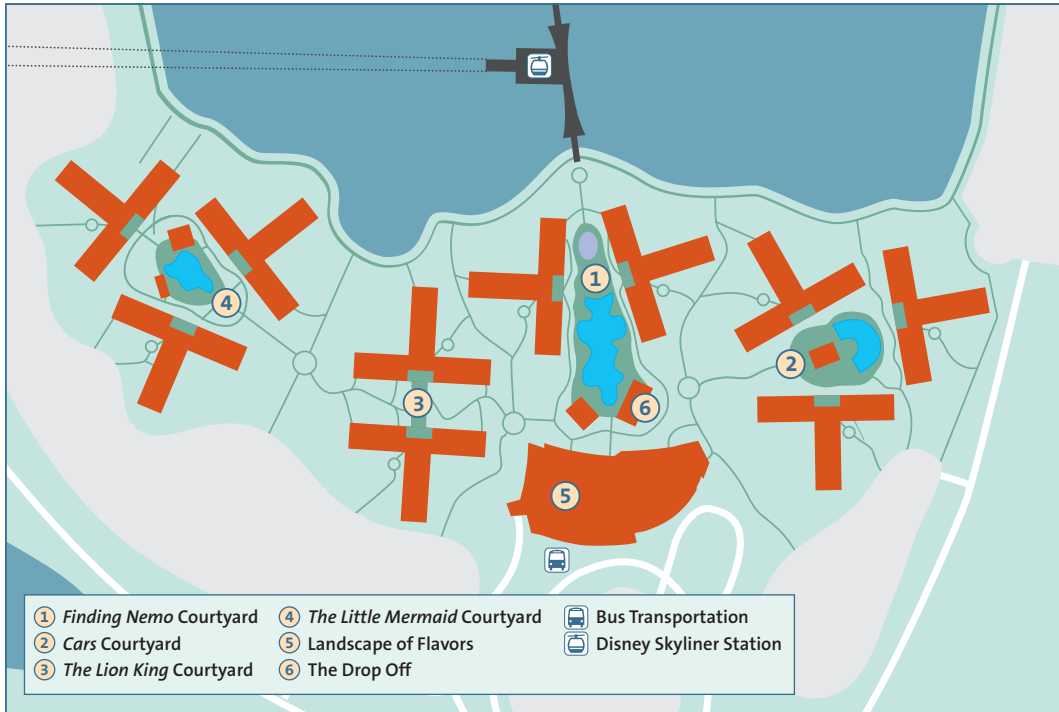

ROOMS AT A GLANCE

1900+ Guest Rooms

4+1 sleeps up to four Guests, plus one child under age 3 in a crib

Standard Rooms
2 Double Beds or
1 King-Size Bed

TRANSPORTATION

Bus Service to Walt Disney World® Resort Theme Parks, Water Parks and Disney Springs®

Disney Skyliner service to Epcot®, Disney's Hollywood Studios® and select Disney Resort hotels

DISNEY'S ART OF ANIMATION RESORT

RECREATION

The Big Blue Pool -

Just keep swimming in the largest hotel pool in all of Walt Disney World Resort.

Movie Under the Stars

Jogging Trail

Righteous Reef Playground

Pixel Play Arcade

DINING

QUICK-SERVICE DINING

Landscape of Flavors -

Survey your eating options on the near horizon with 4 Disney-themed dining areas and 5 quick-service counters.

OTHER DINING OPTIONS

The Drop Off Pool Bar -

Enjoy a refreshing cool beverage or dive into the deep end with a frozen cocktail, ice-cold draft or bottled beer.