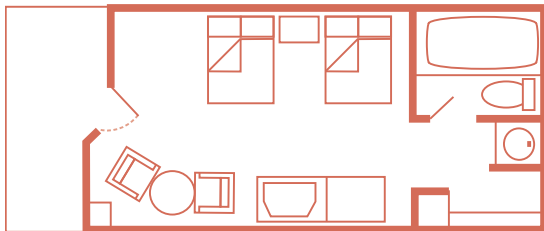

ROOMS AT A GLANCE

1900+ Guest Rooms

4+1 sleeps up to four Guests, plus one child under age 3 in a crib

Standard Rooms
2 Double Beds or
1 King-Size Bed

TRANSPORTATION

Bus Service to Walt Disney World® Resort Theme Parks, Water Parks and Disney Springs®